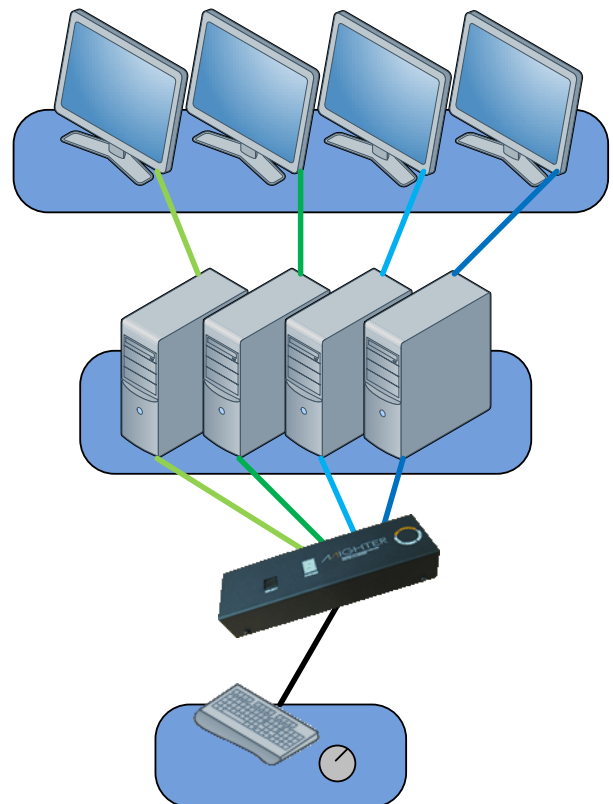

# Mightier Millennium Four Port PS2 Desk Switch

The Mightier MKMS 4000, 4 Port PS2 Desk Switch is a robust keyboard and mouse switch created specifically for trading floors where information must be controlled across numerous system and screens. The Mightier MKMS 4000 Desk Switch allows a single keyboard and mouse to fulfill the function that previously required four separate sets. This provides immediate savings in both desk space and also the time required to access the information normally spread across the four separate systems.

- Mouse restoration functions to enable 'hot plugging' of most systems.
- Keyboard, Mouse and Mightier MKMS 4000, 4 Port Desk Switch Resets may be performed without disconnecting devices.
- All ports are active simultaneously - all computers may all be booted at the same time.
- Support all models of desktop and laptop PCs, including Bloomberg and Sun.
- Keyboard data flowing through the switch is kept in its "native" format which enables the additional keys on enhanced keyboards to be supported.
- Power and activity indication confirm correct operation.
- User options stored in EEPROM memory.
- Supports IBM ThinkPad 'Y' cables.

# Mighter Millennium Four Port PS2 Desk Switch

The Mighter Millennium Four Port PS2 Desk Switch is ideal for dealing and trading room environments.