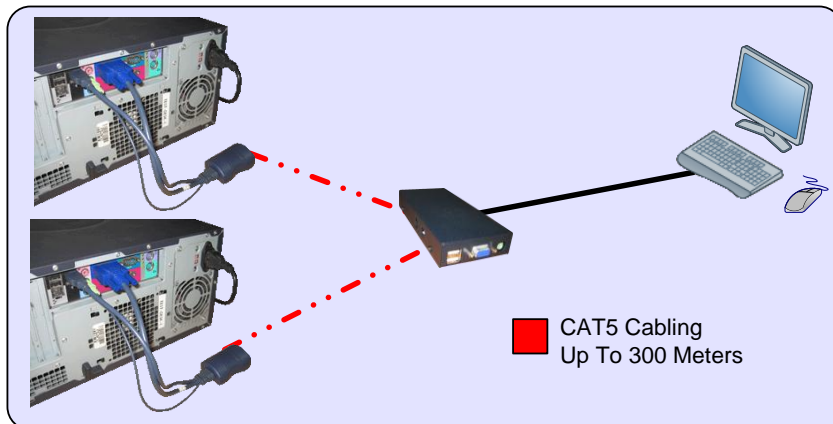

Digital audio

44.1kHz digital stereo audio delivers high fidelity audio for speakers.